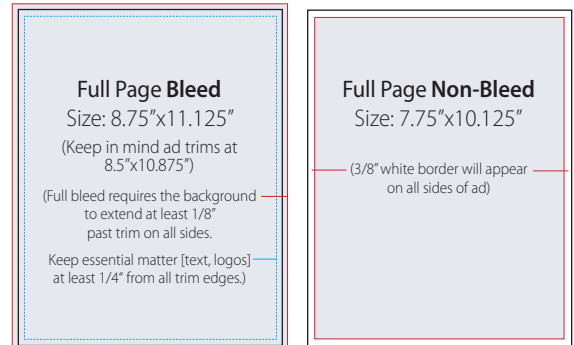

Ad Size	1x	3x	6x	12x (2 Years)
Full Page	\$1630	\$1525	\$1400	\$1200
Half Page	\$985	\$850	\$740	\$599
1/4 Page	\$799	\$675	\$530	\$399
1/8 Page	n/a	n/a	\$250	\$199

Premium Positions	6x	12x (2 Years)
Inside Front Cover	\$2300	\$2300
Inside Back Cover	\$2100	\$2100
Back Cover	\$3450	\$3450
Opposite TOC	\$1995	\$1995
First 4 Pages	\$1995	\$1995

All prices are gross and include full color.
Ad production at no charge on all 6x schedules.

Advertising Materials:

All 6x ad schedules include turnkey design and production services.
For those submitting your own advertisement please follow these guidelines:

- Digital Files Only
- Prepare Files as CMYK with crop marks
- Supported formats: PDF, EPS, TIFF, PSD
- Artwork and photos 300 DPI minimum at 100% desired print size

Send materials to: production@mchenrycountyliving.com

Trim Size: 8.5" x 10.875"

First number is width of ad; second number is height

Full page is only size where bleed is available;
all other ad sizes are non-bleed only