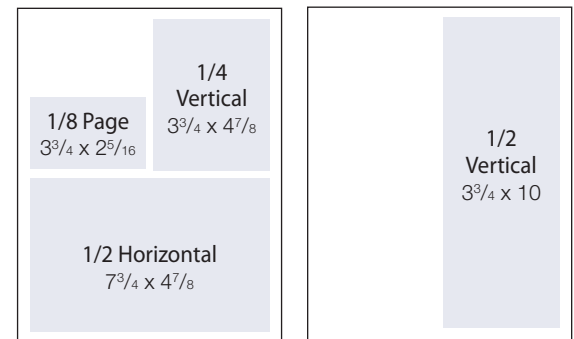

Ad Size	1x	3x	6x	12x (2 Years)
Full Page	\$1630	\$1525	\$1400	\$1200
Half Page	\$985	\$850	\$740	\$599
1/4 Page	\$799	\$675	\$530	\$399
1/8 Page	n/a	n/a	\$250	\$199

Premium Positions	6x	12x (2 Years)
Inside Front Cover	\$2300	\$2300
Inside Back Cover	\$2100	\$2100
Back Cover	\$3450	\$3450
Opposite TOC	\$1995	\$1995
First 4 Pages	\$1995	\$1995

All prices are gross and include full color.
Ad production at no charge on all 6x schedules.

Advertising Materials:

All 6x ad schedules include turnkey design and production services.
For those submitting your own advertisement please follow these guidelines:

Trim Size: 8.5" x 10.875"

First number is width of ad; second number is height

Full page is only size where bleed is available;
all other ad sizes are non-bleed only